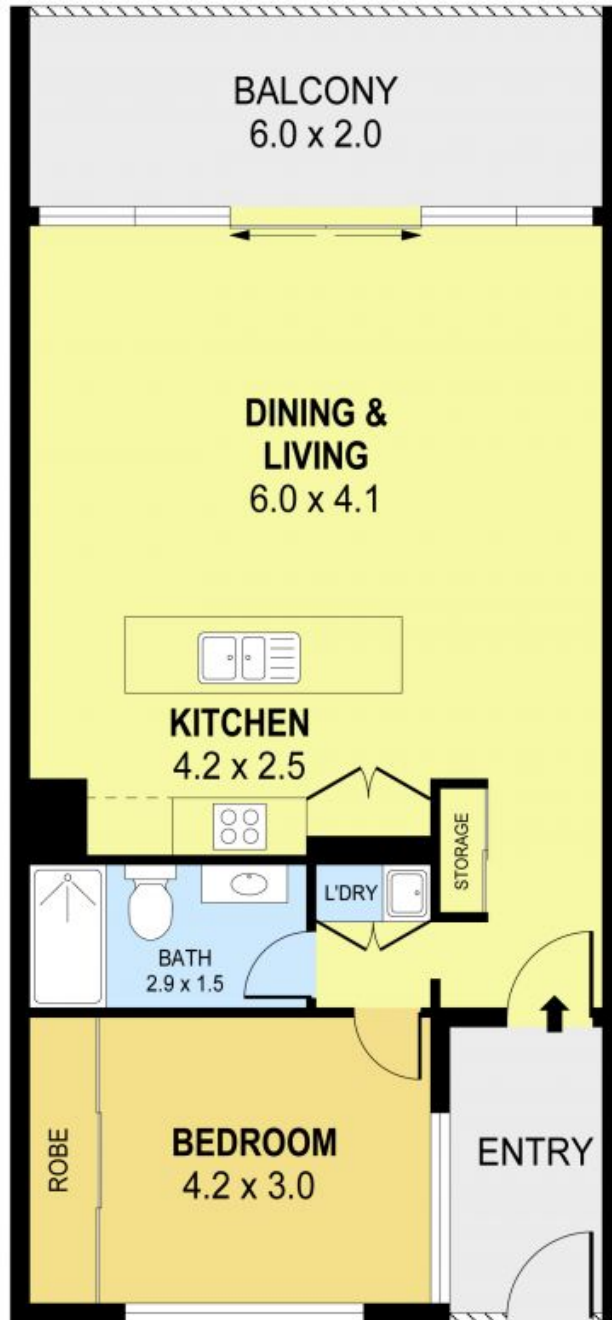

Don't miss out on the opportunity to make this breath-taking apartment your new home!

Featuring:

- Euro-style laundry with clothes dryer

**Danny Mojanovski** **Melissa Lott**

0424163173

0424939178

PLANS SHOWN ONLY INDICATIVE OF LAYOUT. DIMENSIONS ARE APPROXIMATE.  
Ref. No. 107525