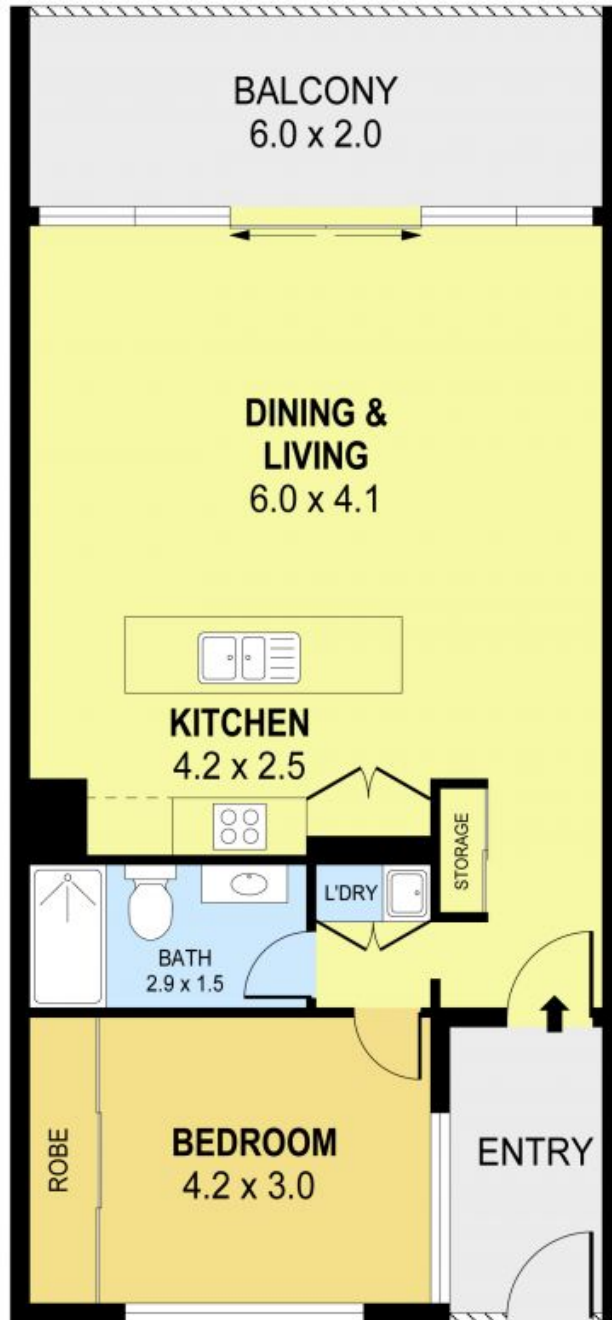

Fairy Meadow Beach

11/124 Princes Highway FAIRY MEADOW, NSW

 1  1  1

A HIDDEN HAVEN

REMG are proud to introduce this lovely one bedroom, level four, executive apartment to the market.

Sophisticated and conveniently situated in the popular 'Ambience' shopping complex in Fairy Meadow, this apartment has a dynamic floor plan enjoying a northern aspect and is ideal for those looking to occupy or invest.

Don't miss out on the opportunity to make this breath-taking apartment your new home!

Featuring:

- Euro-style laundry with clothes dryer

Danny Mojanovski **Melissa Lott**

0424163173

0424939178

PLANS SHOWN ONLY INDICATIVE OF LAYOUT. DIMENSIONS ARE APPROXIMATE.
Ref. No. 107525