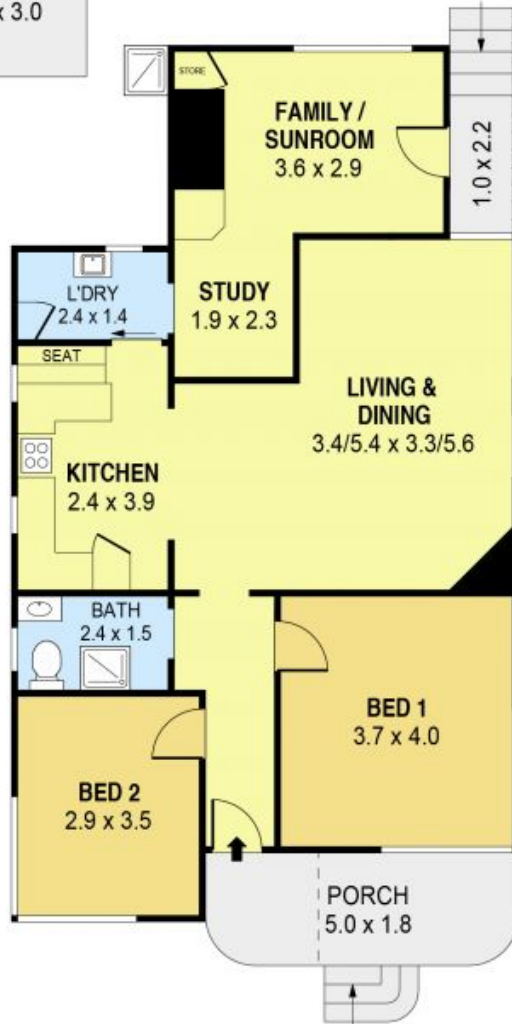

Featuring two bedrooms plus study, multiple living areas and covered outdoor area, this East facing property is ripe with opportunity on a level 550 sqm block of land.

- ? Two bedrooms
- ? Study
- ? Separate Living and Family/Sun room
- ? Original Features
- ? Single garage
- ? Covered outdoor area and storage shed

Danny

0424 163 173
(LREA)

Mojano Missa Lott (LREA)

0424 939 178

PLANS SHOWN ONLY INDICATIVE OF LAYOUT. DIMENSIONS ARE APPROXIMATE.
Ref. No. B4440

148 PIONEER ROAD
148 Pioneer Road

TOWRADGI, NSW