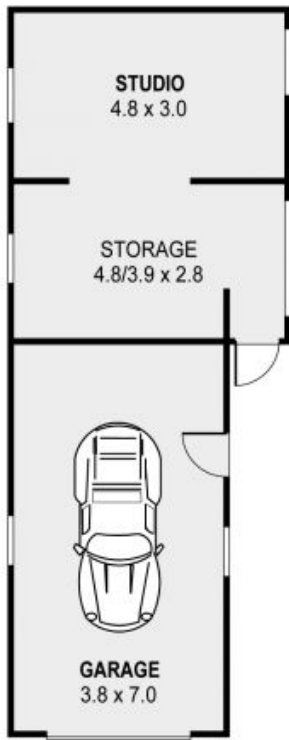

13 Guest Avenue FAIRY MEADOW, NSW

What a Great Find!

- • Three bedrooms plus study all with BIW's
- • Large level 734 sqm block
- • A stone's throw to local shops and schools
- • Single garage and retreat
- • Easy maintenance yard
- • Potential to develop subject to council requirements

Danny

0424 163 173
(LREA)

Mojanovski Diana Mojanovski

DETACHED

SCALE (METRES)

PLANS SHOWN ONLY INDICATIVE OF LAYOUT. DIMENSIONS ARE APPROXIMATE.
Ref. No. 51201

13 GUEST AVENUE
13 Guest Avenue

FAIRY MEADOW, NSW