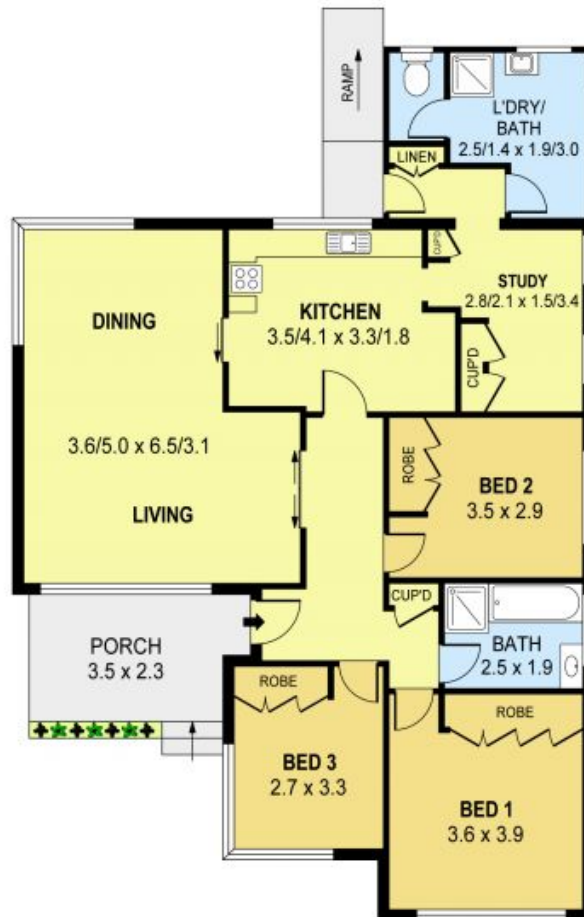

13 Guest Avenue FAIRY MEADOW, NSW

What a Great Find!

- • Three bedrooms plus study all with BIW's
- • Large level 734 sqm block
- • A stone's throw to local shops and schools
- • Single garage and retreat
- • Easy maintenance yard
- • Potential to develop subject to council requirements

Danny

0424 163 173
(LREA)

Mojanovski Diana Mojanovski

DETACHED

SCALE (METRES)

PLANS SHOWN ONLY INDICATIVE OF LAYOUT. DIMENSIONS ARE APPROXIMATE.
Ref. No. 51201

13 GUEST AVENUE
13 Guest Avenue

FAIRY MEADOW, NSW