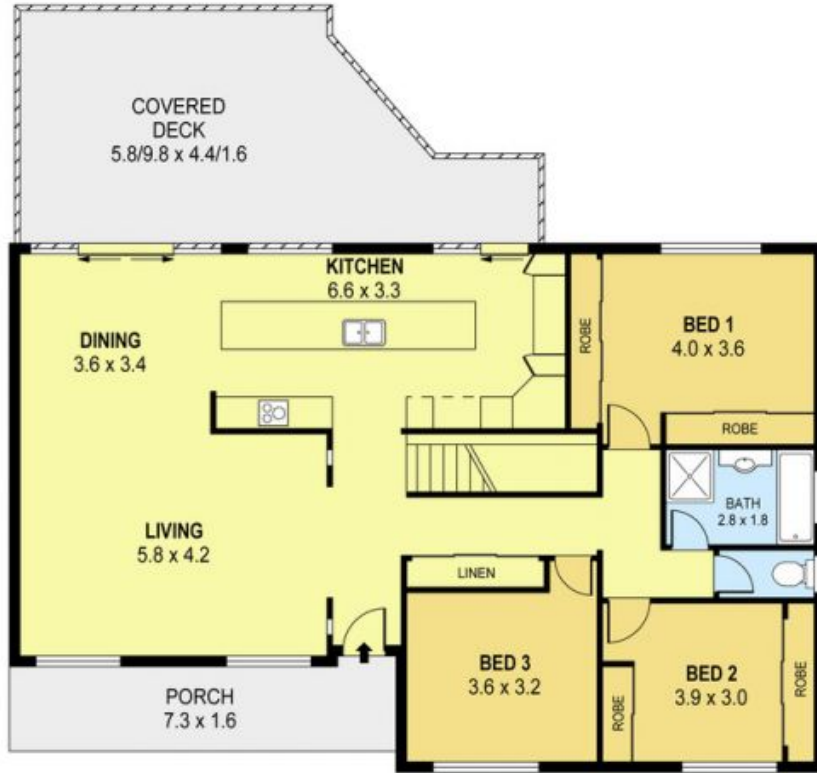

- \* The generously proportioned living and dining areas flow out onto a covered deck perfect for entertaining
- \* Established gardens
- \* Kitchen fitted with Caesar-stone benches, quality stainless steel appliances
- \* Exceptional storage throughout including built-ins to all bedrooms
- \* Lower level features two bedrooms, living area, bathroom and covered deck
- \* Wine Cellar & Storage
- \* Double garage

**Danny**

0424 163 173  
**(LREA)**

**Mojana Džina Mojanovski**

GROUND LEVEL

LOWER LEVEL

SCALE (METRES)

PLANS SHOWN ONLY INDICATIVE OF LAYOUT. DIMENSIONS ARE APPROXIMATE.  
Ref. No: 44100

INT : 219m<sup>2</sup>  
EXT : 82m<sup>2</sup>  
DETACHED : 35m<sup>2</sup>