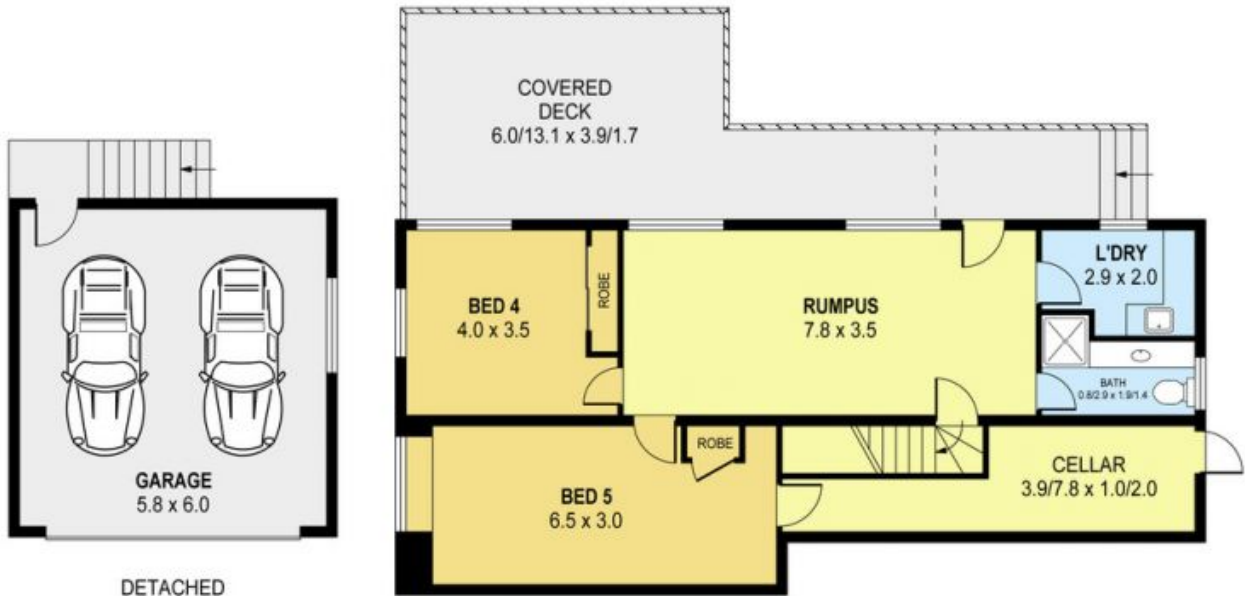

- \* The generously proportioned living and dining areas flow out onto a covered deck perfect for entertaining
- \* Established gardens
- \* Kitchen fitted with Caesar-stone benches, quality stainless steel appliances
- \* Exceptional storage throughout including built-ins to all bedrooms
- \* Lower level features two bedrooms, living area, bathroom and covered deck
- \* Wine Cellar & Storage
- \* Double garage

**Danny**

0424 163 173  
**(LREA)**

**Mojana Džina Mojanovski**

GROUND LEVEL

LOWER LEVEL

SCALE (METRES)

PLANS SHOWN ONLY INDICATIVE OF LAYOUT. DIMENSIONS ARE APPROXIMATE.  
Ref. No: 44100

INT : 219m<sup>2</sup>  
EXT : 82m<sup>2</sup>  
DETACHED : 35m<sup>2</sup>