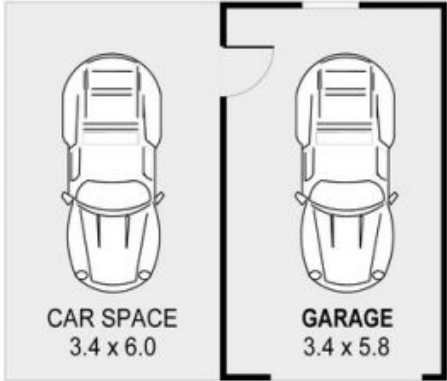

DETACHED

0 1 2 3 4 5 SCALE (METRES)

PLANS SHOWN ONLY INDICATIVE OF LAYOUT. DIMENSIONS ARE APPROXIMATE.  
Ref. No: 39416

4 DUMFRIES AVENUE

4 Dumfries Ave

MOUNT OUSLEY, NSW