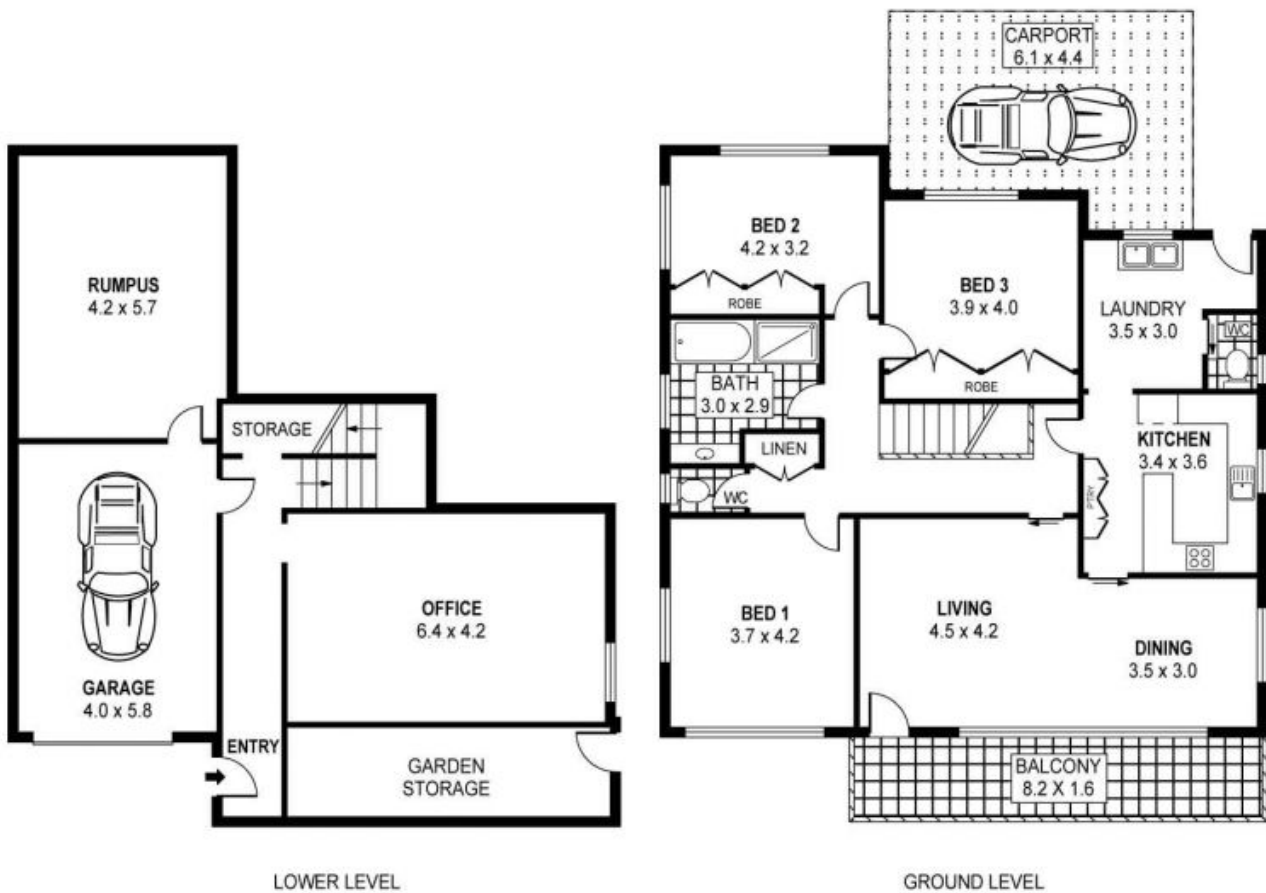

SCALE (METRES)

PLANS SHOWN ONLY INDICATIVE OF LAYOUT. DIMENSIONS ARE APPROXIMATE.
Ref. No. 25229

INT : 170m²
EXT : 13m²
GARAGE/ RUMPUS : 47m²
CARPORT : 24m²

331 CORDEAUX ROAD
331 Cordeaux Rd

MOUNT KEMBLA, NSW