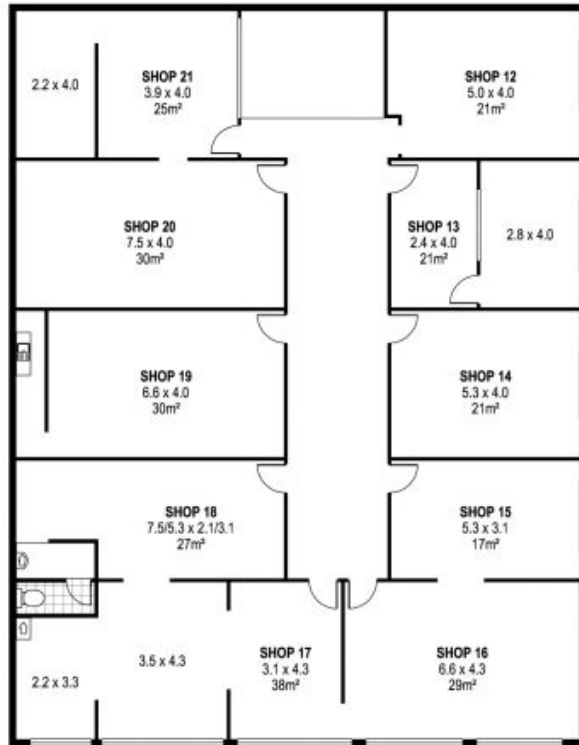

6 Globe Lane WOLLONGONG, NSW

THE ICONIC 'GLOBE ARCADE'

Shops available from \$350 per week plus GST

Ground floor areas are as follows:

- Shop 1 - 27 sqm
- Shop 2 - 23 sqm
- Shop 3 - 25 sqm
- Shop 4 - 25 sqm
- Shop 5 - 45 sqm
- Shop 6 - 22 sqm
- Shop 7 - 23 sqm
- Shop 8 - 16 sqm

Daniel Mojanovski **Danny Mojanovski**

0499992604

0424163173

LEVEL TWO

GROUND LEVEL

LEVEL ONE

PLANS SHOWN ONLY INDICATIVE OF LAYOUT, DIMENSIONS ARE APPROXIMATE.