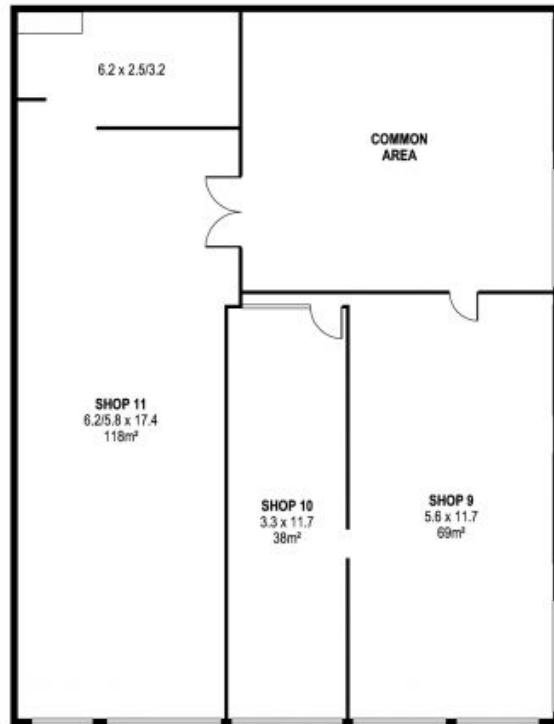

6 Globe Lane WOLLONGONG, NSW

THE ICONIC 'GLOBE ARCADE'

Shops available from \$350 per week plus GST

Ground floor areas are as follows:

- Shop 1 - 27 sqm
- Shop 2 - 23 sqm
- Shop 3 - 25 sqm
- Shop 4 - 25 sqm
- Shop 5 - 45 sqm
- Shop 6 - 22 sqm
- Shop 7 - 23 sqm
- Shop 8 - 16 sqm

Daniel Mojanovski **Danny Mojanovski**

0499992604

0424163173

LEVEL TWO

GROUND LEVEL

LEVEL ONE

PLANS SHOWN ONLY INDICATIVE OF LAYOUT, DIMENSIONS ARE APPROXIMATE.