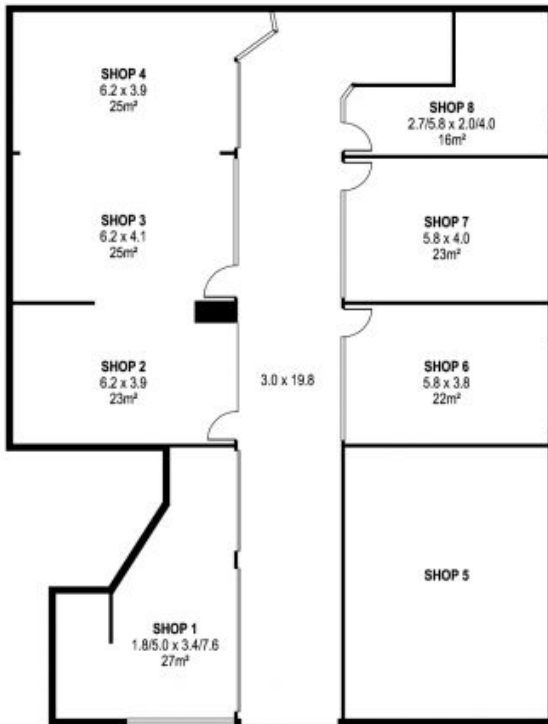

6 Globe Lane WOLLONGONG, NSW

THE ICONIC 'GLOBE ARCADE'

Shops available from \$350 per week plus GST

Ground floor areas are as follows:

- Shop 1 - 27 sqm
- Shop 2 - 23 sqm
- Shop 3 - 25 sqm
- Shop 4 - 25 sqm
- Shop 5 - 45 sqm
- Shop 6 - 22 sqm
- Shop 7 - 23 sqm
- Shop 8 - 16 sqm

Daniel Mojanovski **Danny Mojanovski**

0499992604

0424163173

LEVEL TWO

GROUND LEVEL

LEVEL ONE

PLANS SHOWN ONLY INDICATIVE OF LAYOUT, DIMENSIONS ARE APPROXIMATE.